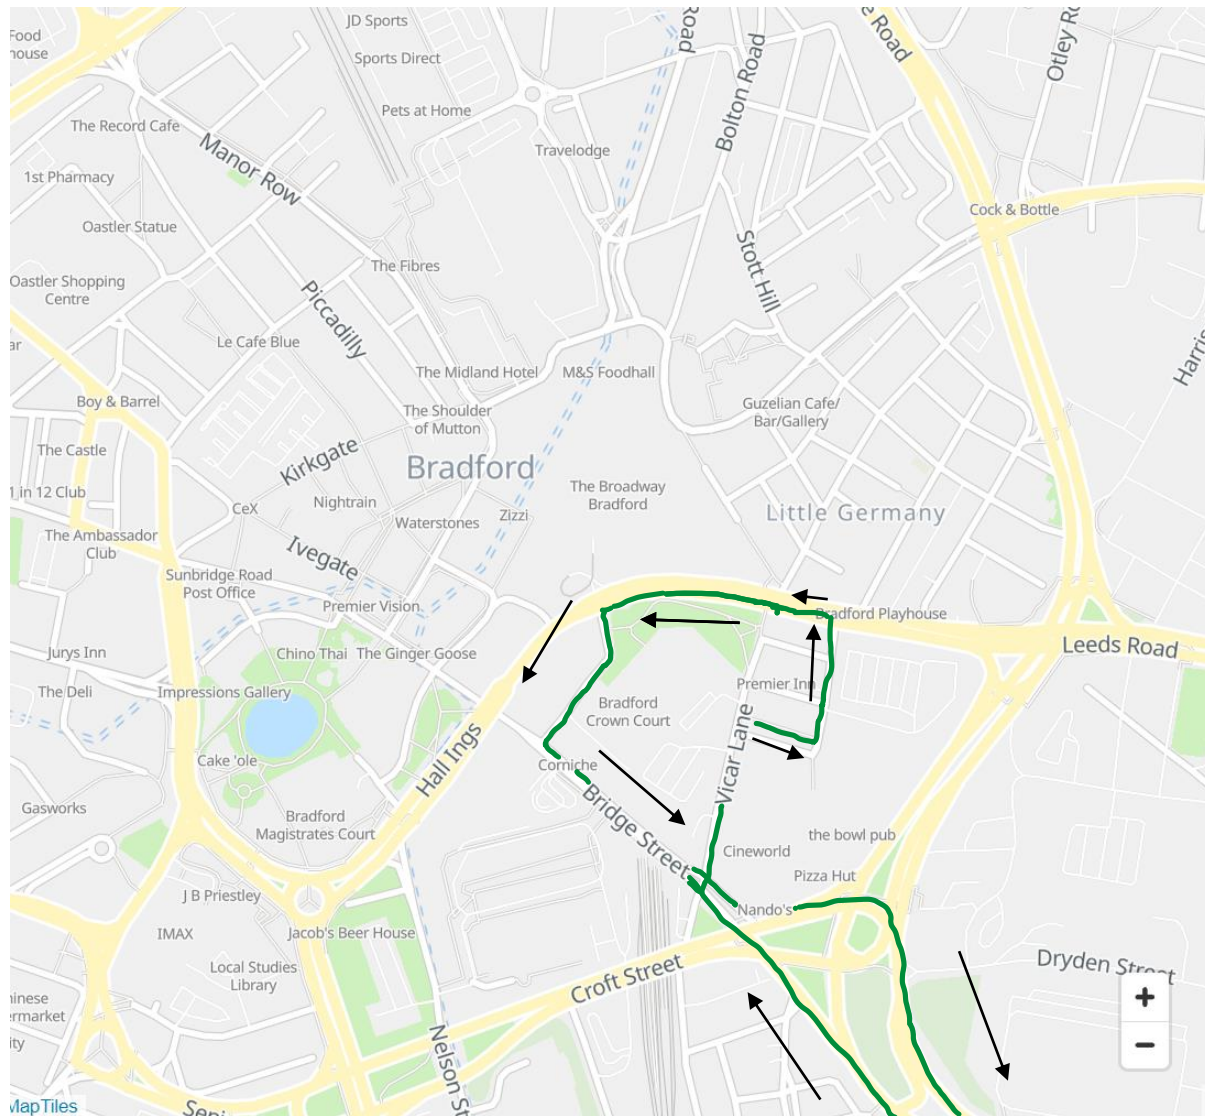

# Route: 630 Bradford to Tyersal (TLC)

|   |                     |
|---|---------------------|
| <b>Key</b>  |                     |
|  | Direction of Travel |
|  | New Route           |

|                         |
|-------------------------|
| <b><u>Inbound</u></b>   |
| Hall Lane, 22863        |
| Bridge Street B1, 32355 |

|                         |
|-------------------------|
| <b><u>Outbound</u></b>  |
| Bridge Street B1, 32355 |
| Dryden Street, 13806    |