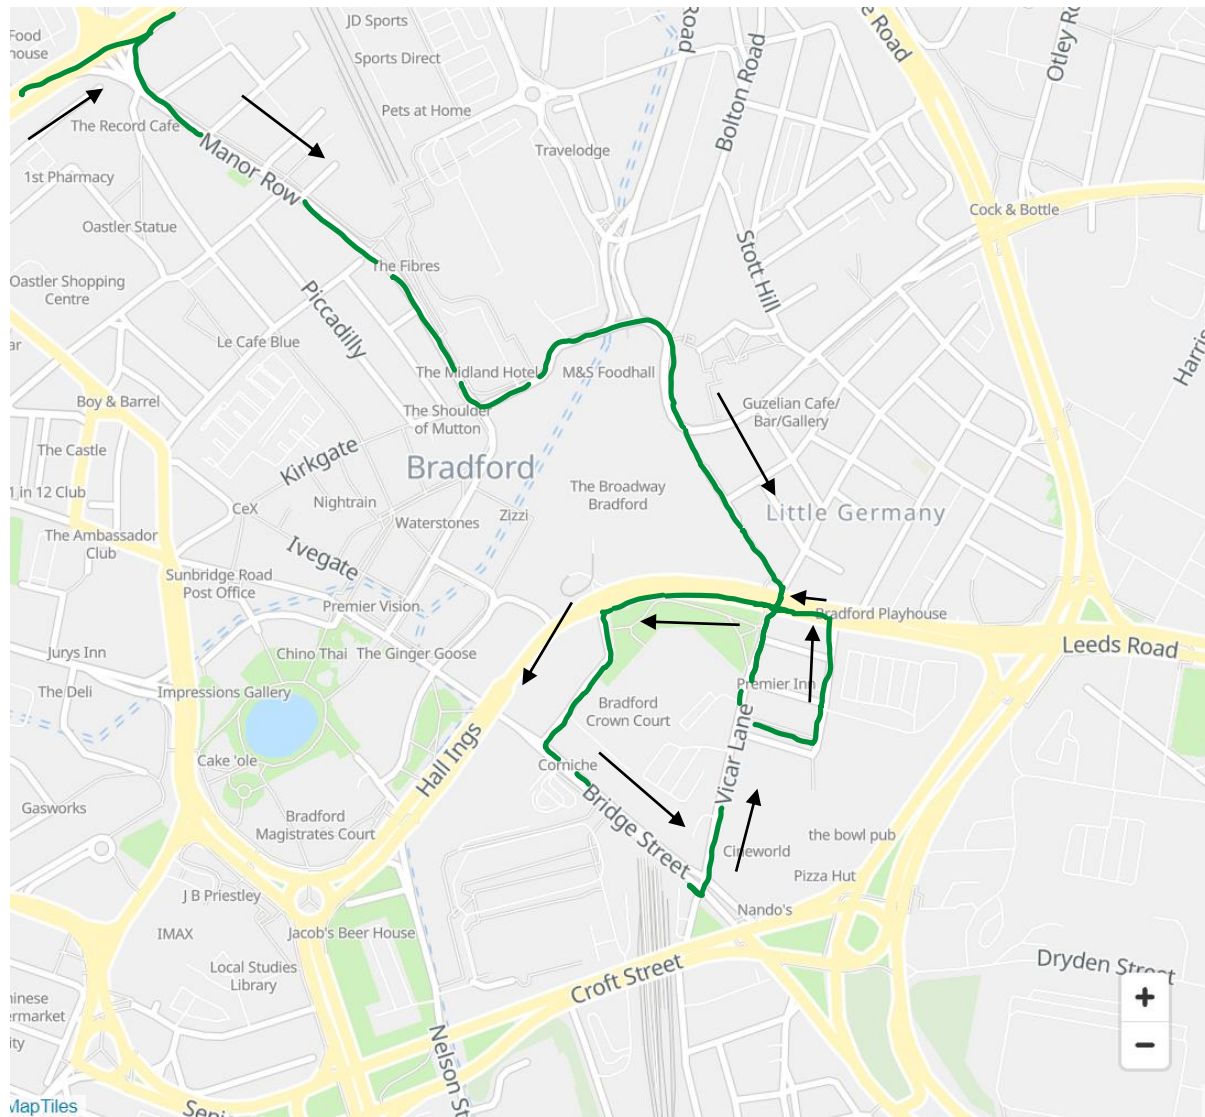

Route: 634 Bradford to Baildon Lucy Hall Drive (TLC)

Key	
	Direction of Travel
	New Route

<u>Inbound</u>
Forster Square K, 32477
Cheapside M, 32480
Cathedral S, 23306
Drake Street D1, 32496

<u>Outbound</u>
Drake Street D1, 32496
Little Germany Z, 32488
Cathedral N, 32481
Cheapside L, 23311