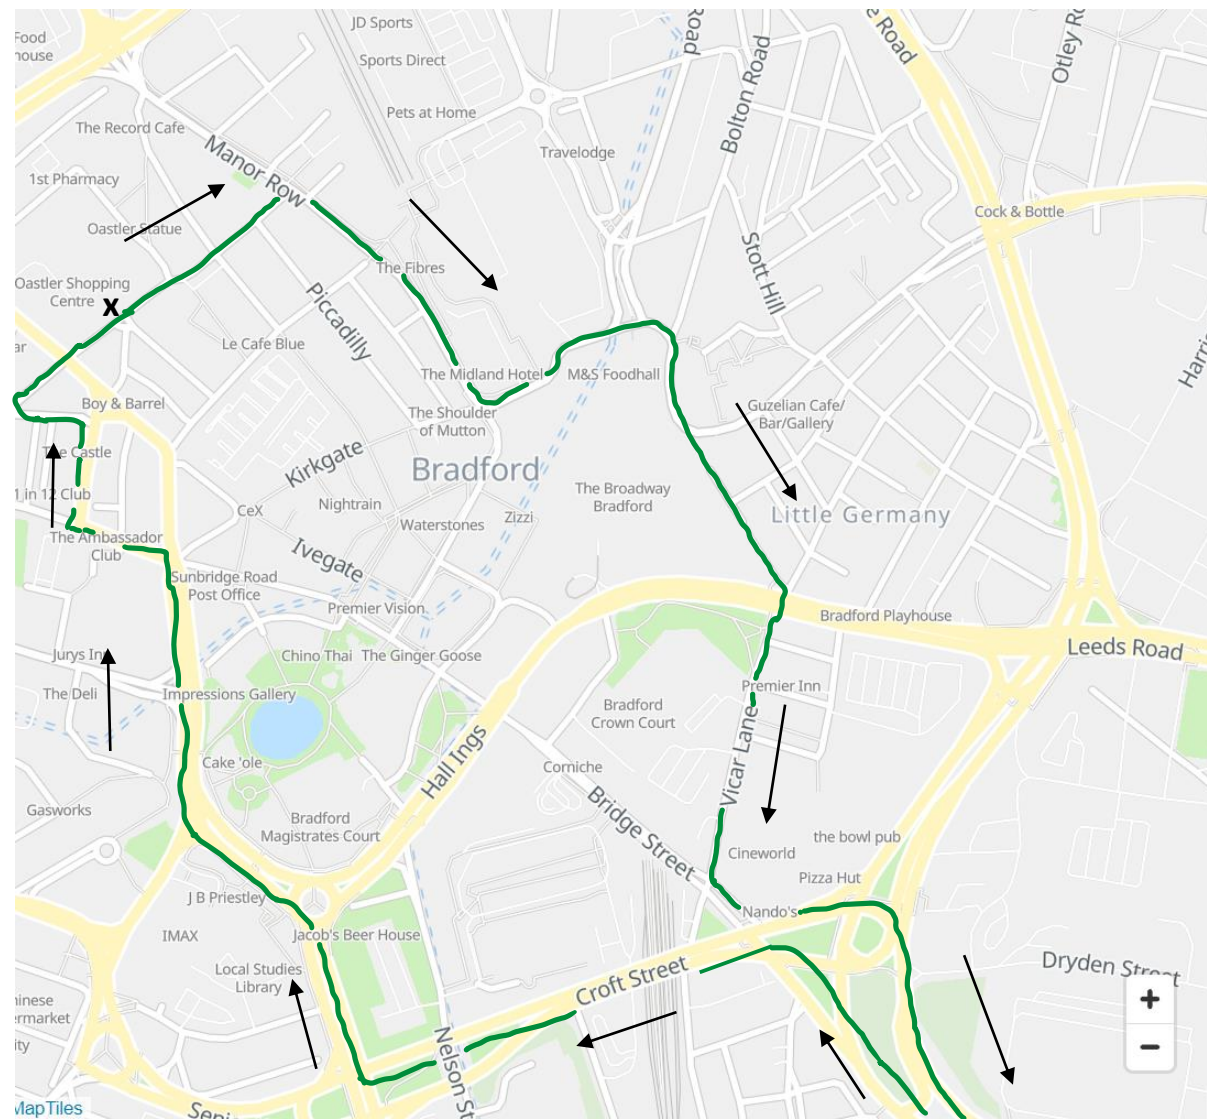

Route: 635 Bradford John Street to Morrisons Mayo Avenue (TLC)

Key	
	Direction of Travel
	New Route

<u>Inbound</u>
Hall Lane, 22863
City Park A, 32476
Westgate G, 26783
Rawson Square H, 23331

<u>Outbound</u>
Rawson Square H, 23331
Cheapside M, 32480
Forster Square K, 32477
Little Germany Y, 32487
Dryden Street, 13806