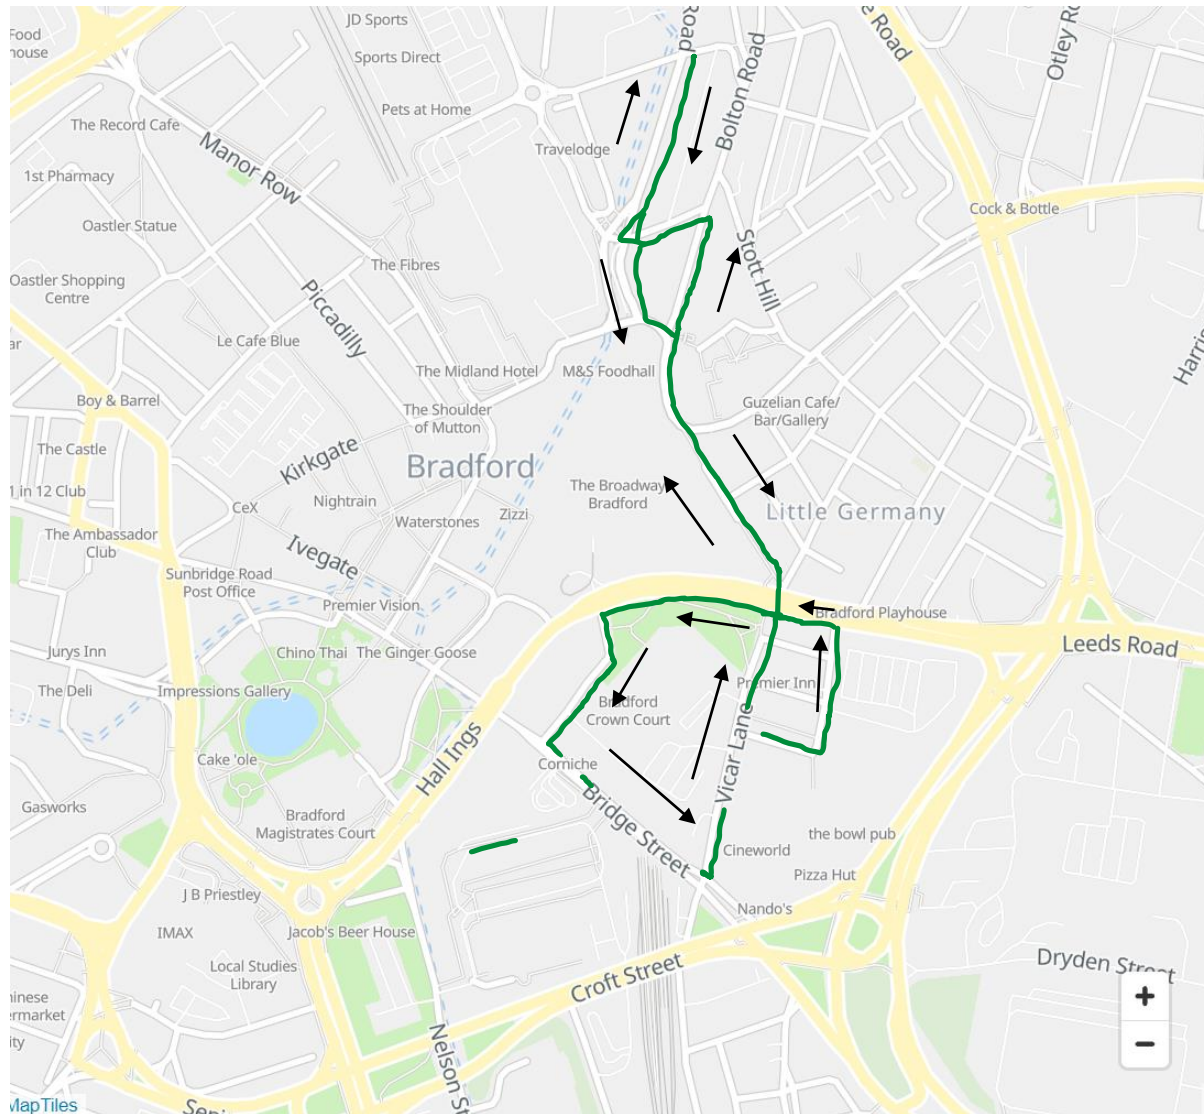

Route: 656 Bradford to Lucy Hall Drive (TLC)

Key

- Direction of Travel
- New Route

<u>Inbound</u>
Cathedral S, 23306
Little Germany V, 34284
Drake Street D1, 32496

<u>Outbound</u>
Drake Street D1, 32496
Little Germany Z, 32488
Cathedral N, 32481