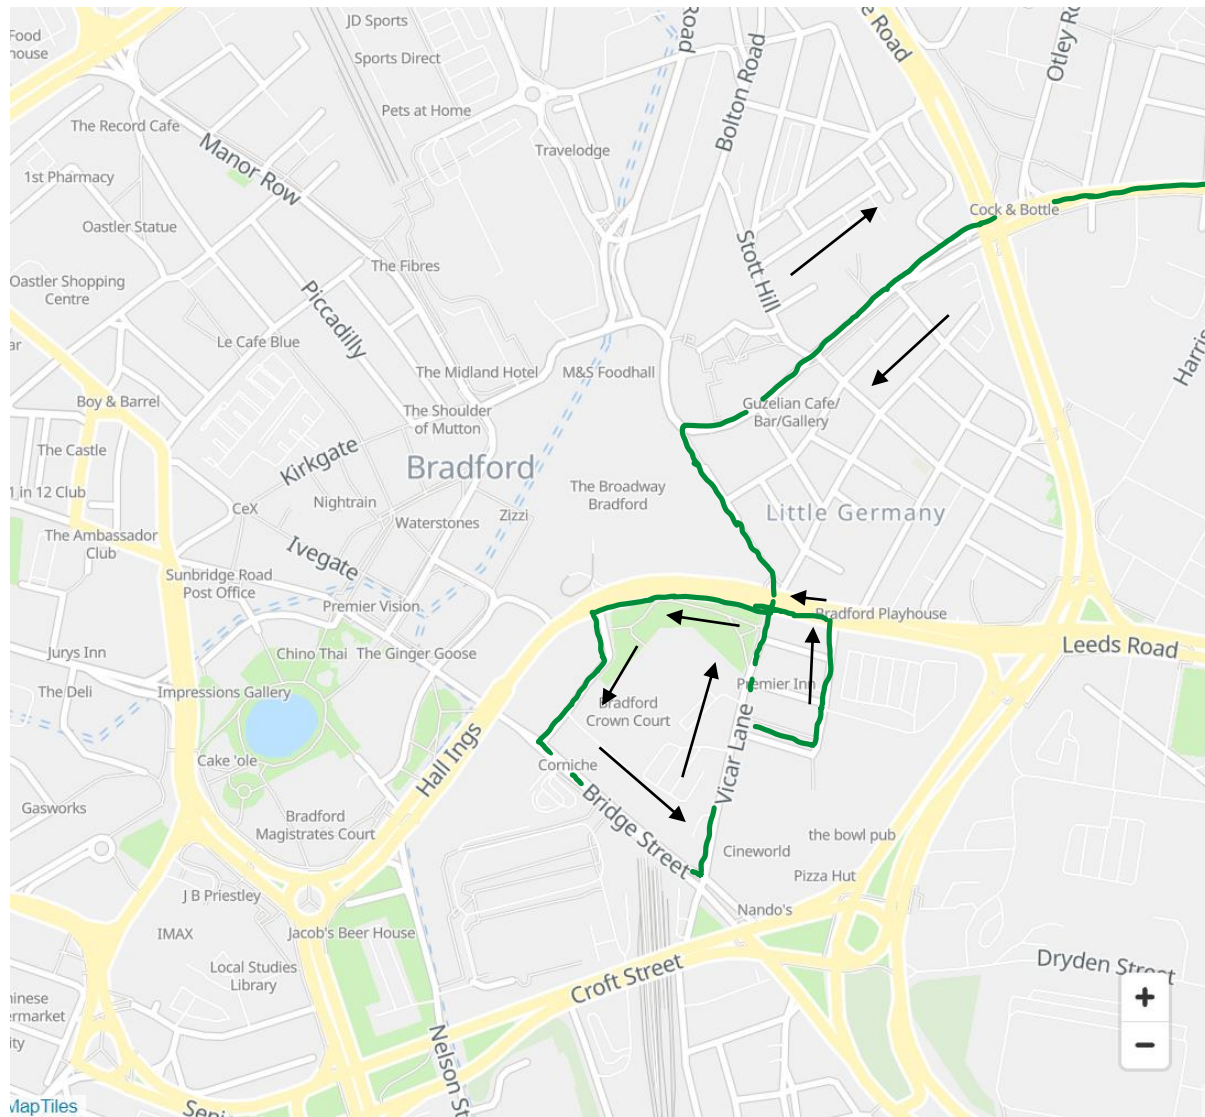

Route: 660 Bradford to Shipley Glen (TLC)

Key	
	Direction of Travel
	New Route

<u>Inbound</u>
Cathedral T, 23327
Little Germany V , 32484
Drake Street D1, 32496

<u>Outbound</u>
Drake Street D1, 32496
Cathedral U, 32483
Nuttall Road, 13578