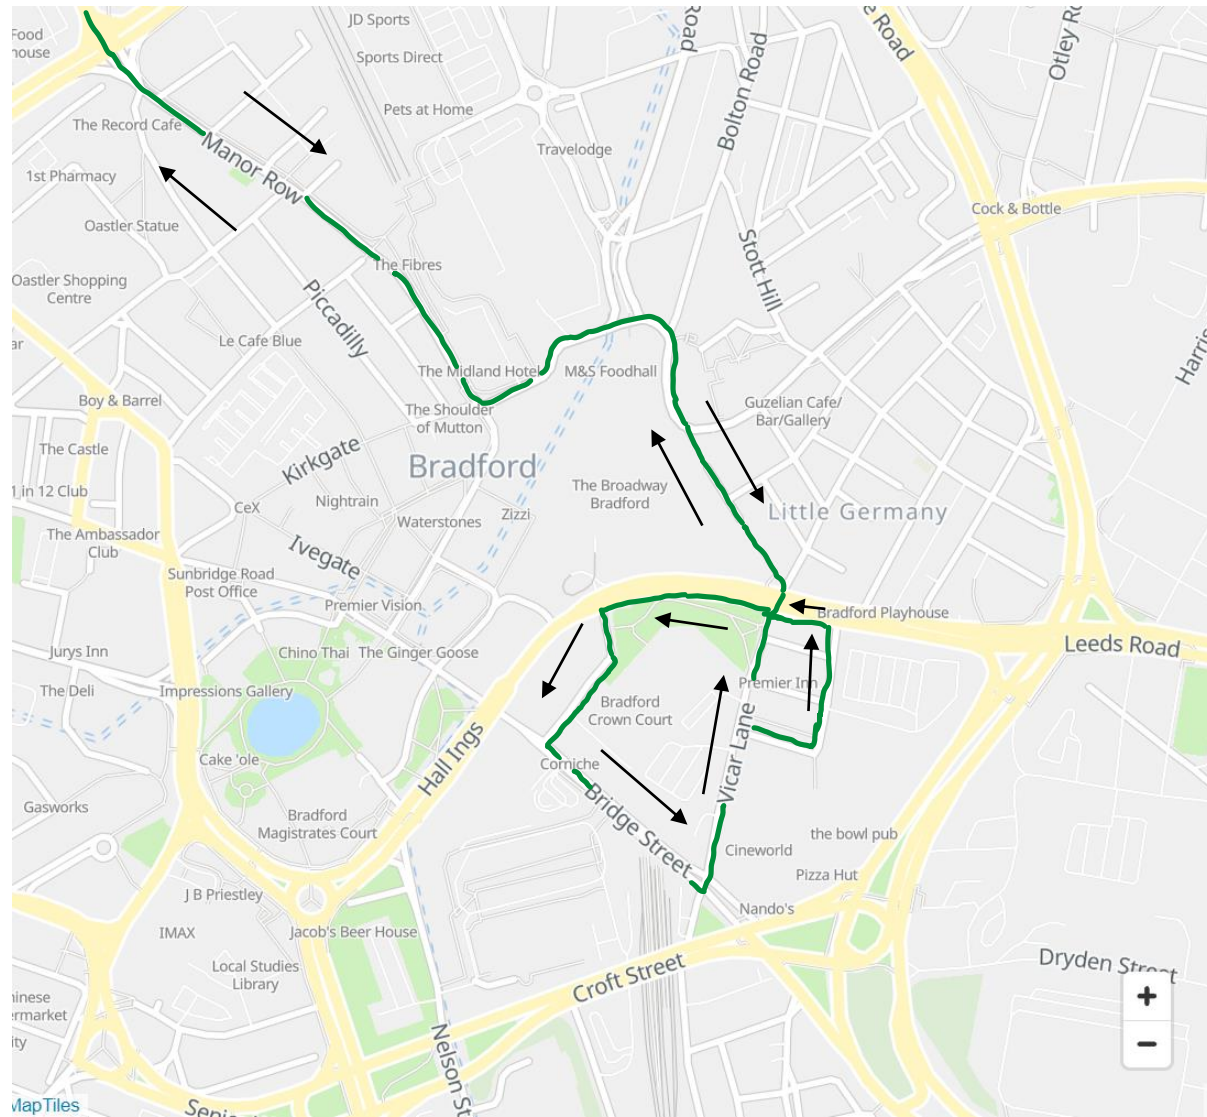

Route: 680 Bradford to Bradford Royal Infirmary (TLC)

Key

→ Direction of Travel

■ New Route

<u>Inbound</u>
Manor Row B, 23323
Forster Square K, 32477
Cheapside M, 32480
Cathedral S, 23306
Little Germany V, 32484
Bridge Street B1, 23255

<u>Outbound</u>
Bridge Street B1, 23255
Little Germany Z, 32488
Cathedral N, 32481
Cheapside L, 23311
Forster Square J, 32478
Manor Row A, 23314