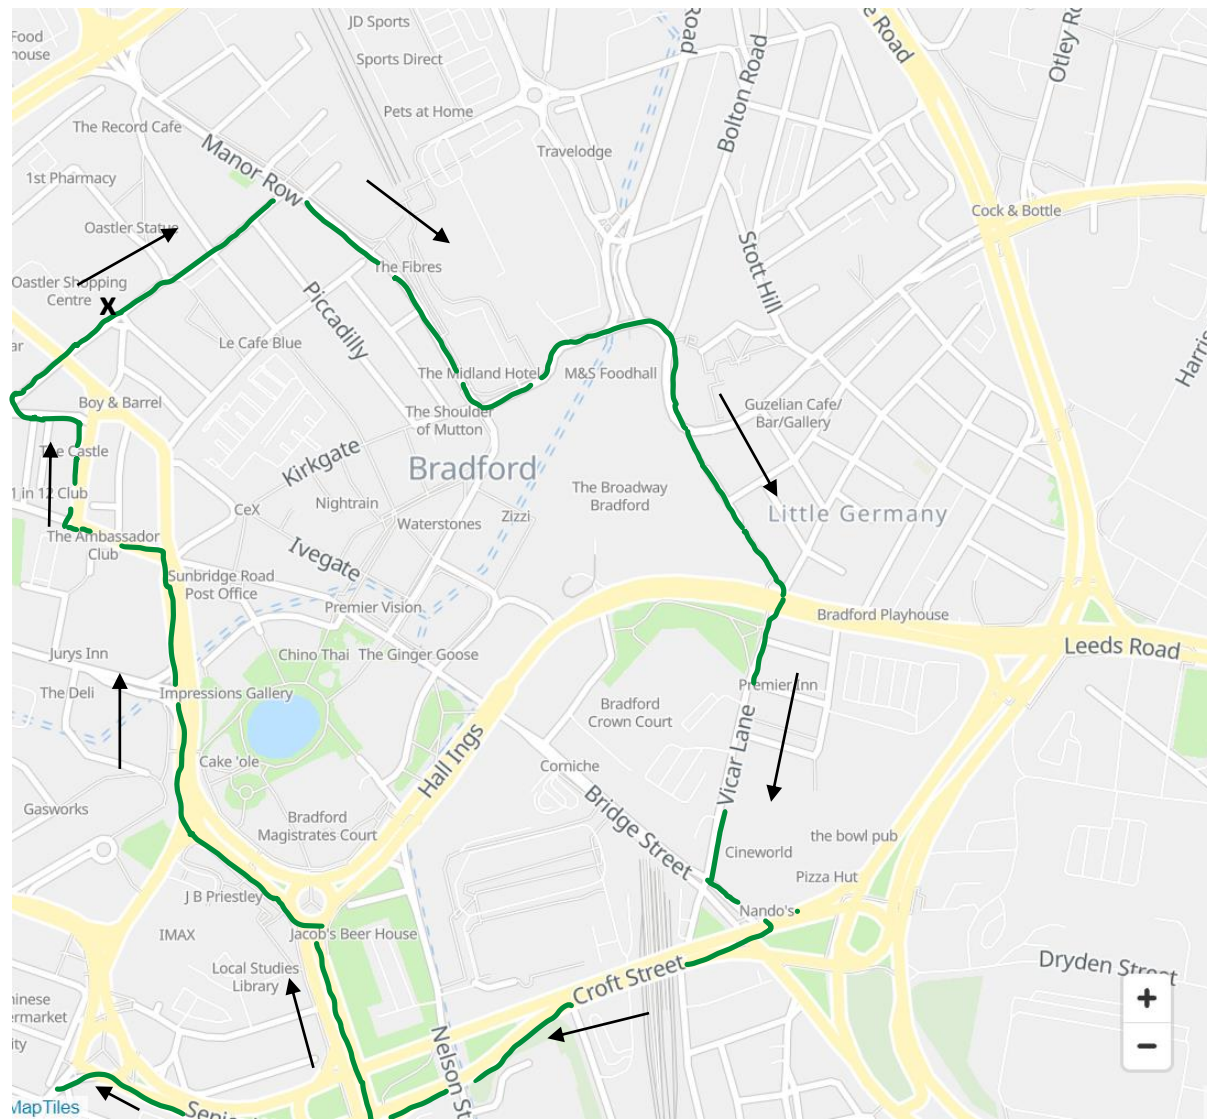

Route: 643 Bradford John Street to Buttershaw Circular (TLC)

Key	
	Direction of Travel
	New Route

<u>Inbound</u> (Towards Bradford John Street,)
City Park A, 32476
Westgate G, 26783
Rawson Square H, 23331

<u>Outbound</u> (Towards Buttershaw)
Rawson Square H, 23331
Cheapside N9, 23324
Cathedral S, 23306
Little Germany Y, 32497
Little Horton Lane, 23557