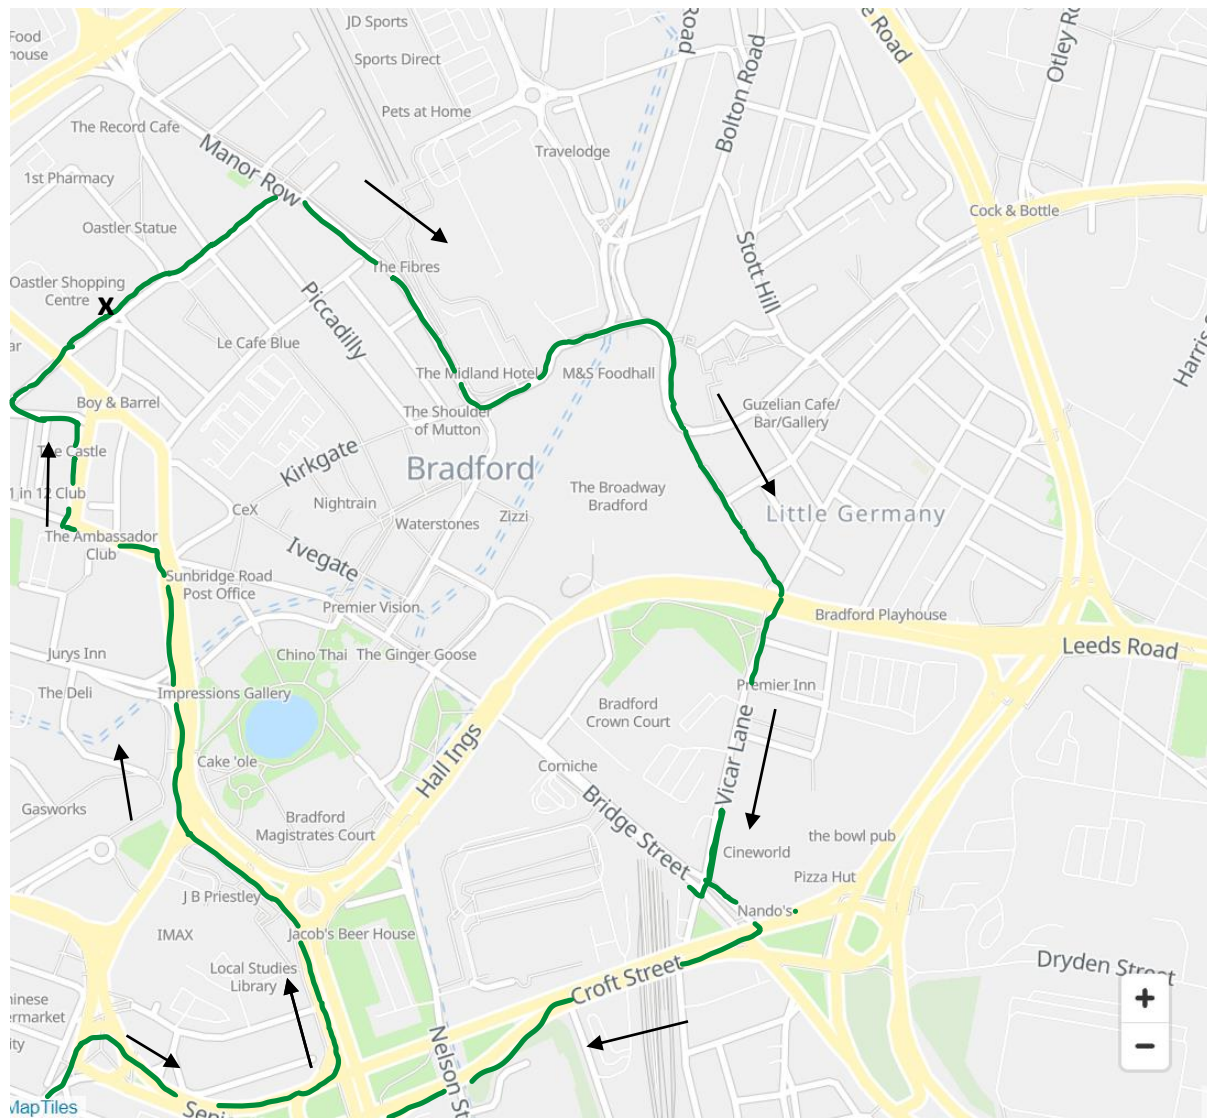

# Route: 644 Bradford John Street to Buttershaw Circular (TLC)

Key	
→	Direction of Travel
■	New Route

<u>Inbound</u>
Sawrey Place, 23348
City Park A, 32476
Westgate G, 26783
Rawson Square H, 23331

<u>Outbound</u>
Rawson Square H, 23331
Cheapside N9, 23324
Cathedral S, 23306
Little Germany Y, 32497
Caledonia Street, 14594